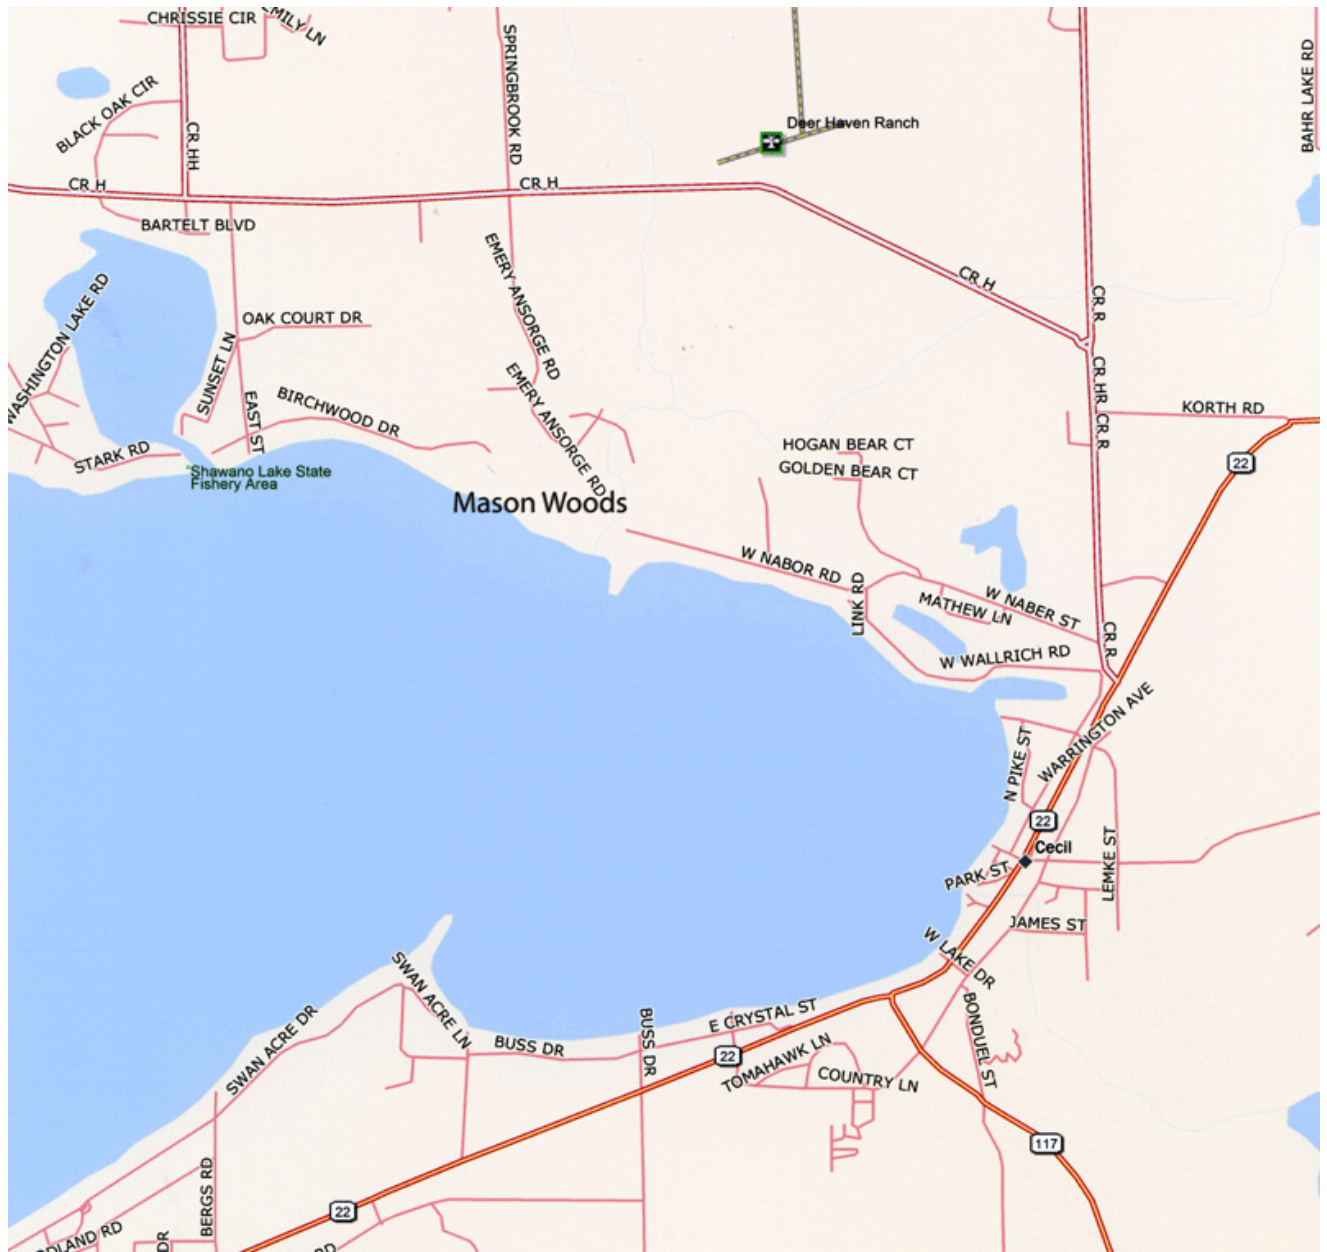

Directions to Mason Woods

29 to 117 to Highway 22 to Cecil

At the east end of Cecil (State Highway 22) turn north on County Highway R

Proceed 0.7 miles to County Highway H.

**Turn west on County Highway H 1.3 miles to Mason Woods sign on Emery
Ansorge Road.**

Turn South to Mason Woods Information Center at the end of the road.

Directions to Mason Woods

At the east end of Cecil (State Highway 22) turn north on County Highway R

Proceed 0.7 miles to County Highway H.

Turn west on County Highway H 1.3 miles to Mason Woods sign on Emery Ansorge Road.

Turn South to Mason Woods Information Center at the end of the road.